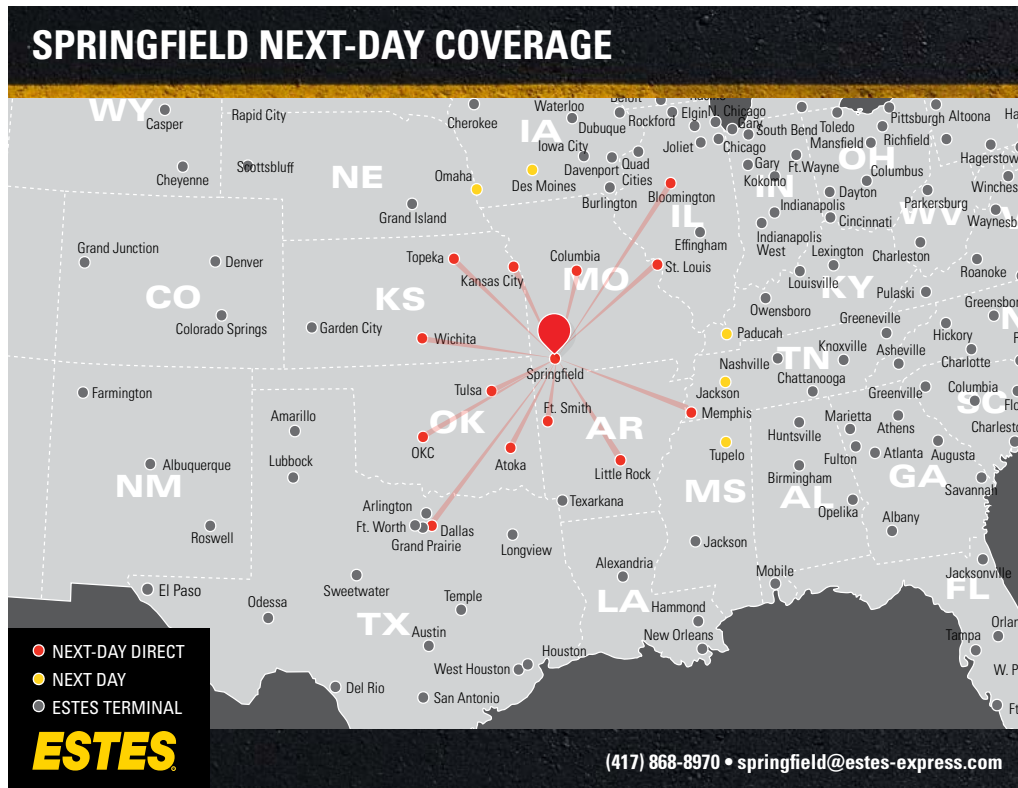

SHORT-HAUL FREIGHT SHIPPING

Springfield, MO

As one of our 26 hub terminals, Estes' [Springfield facility](#) serves as a central node in our transportation network. With its 37 doors and advanced sorting and routing technology, the Springfield hub processes shipments from multiple origins, then redistributes them for direct runs to and from major U.S. cities like Dallas, Oklahoma City, Kansas City, Memphis, and more!

Ready to make a [short-haul](#) shipment? Whether you're shipping out of our Springfield terminal, or to or from any of its direct points, you'll enjoy:

- » Direct lanes that run every night like clockwork
- » Reduced freight handling and superior reliability
- » Dependable transit times for additional peace of mind

[Learn more](#) about our vast hub-and-terminal network and comprehensive short-haul coverage or give your account manager a call today!

From short-haul to long-haul, Estes does it all.